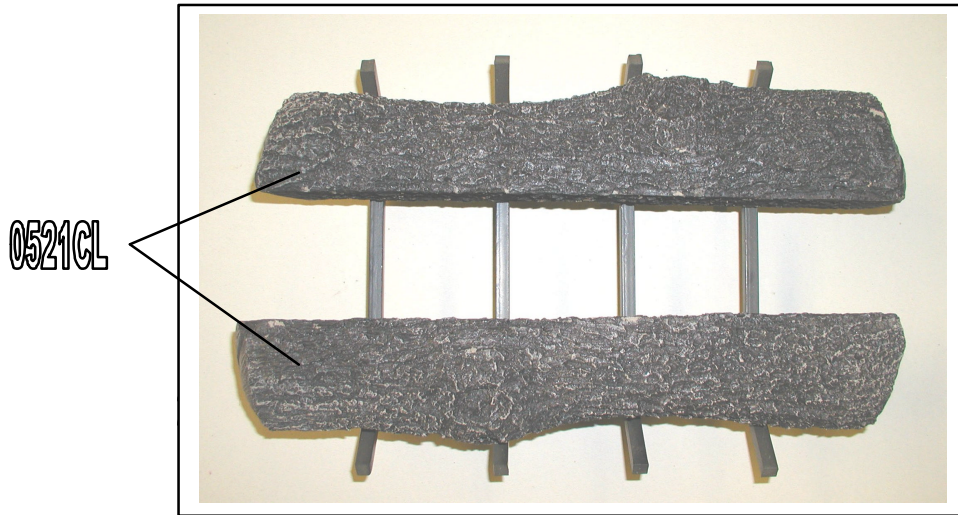

Propane Gas

Hargrove Mfg. Corp.
Classic Series

Natural Gas

CSA Approved See Thru Narrow
PART # - CLC2105SN

CLC015SN

TOP VIEW

FRONT VIEW